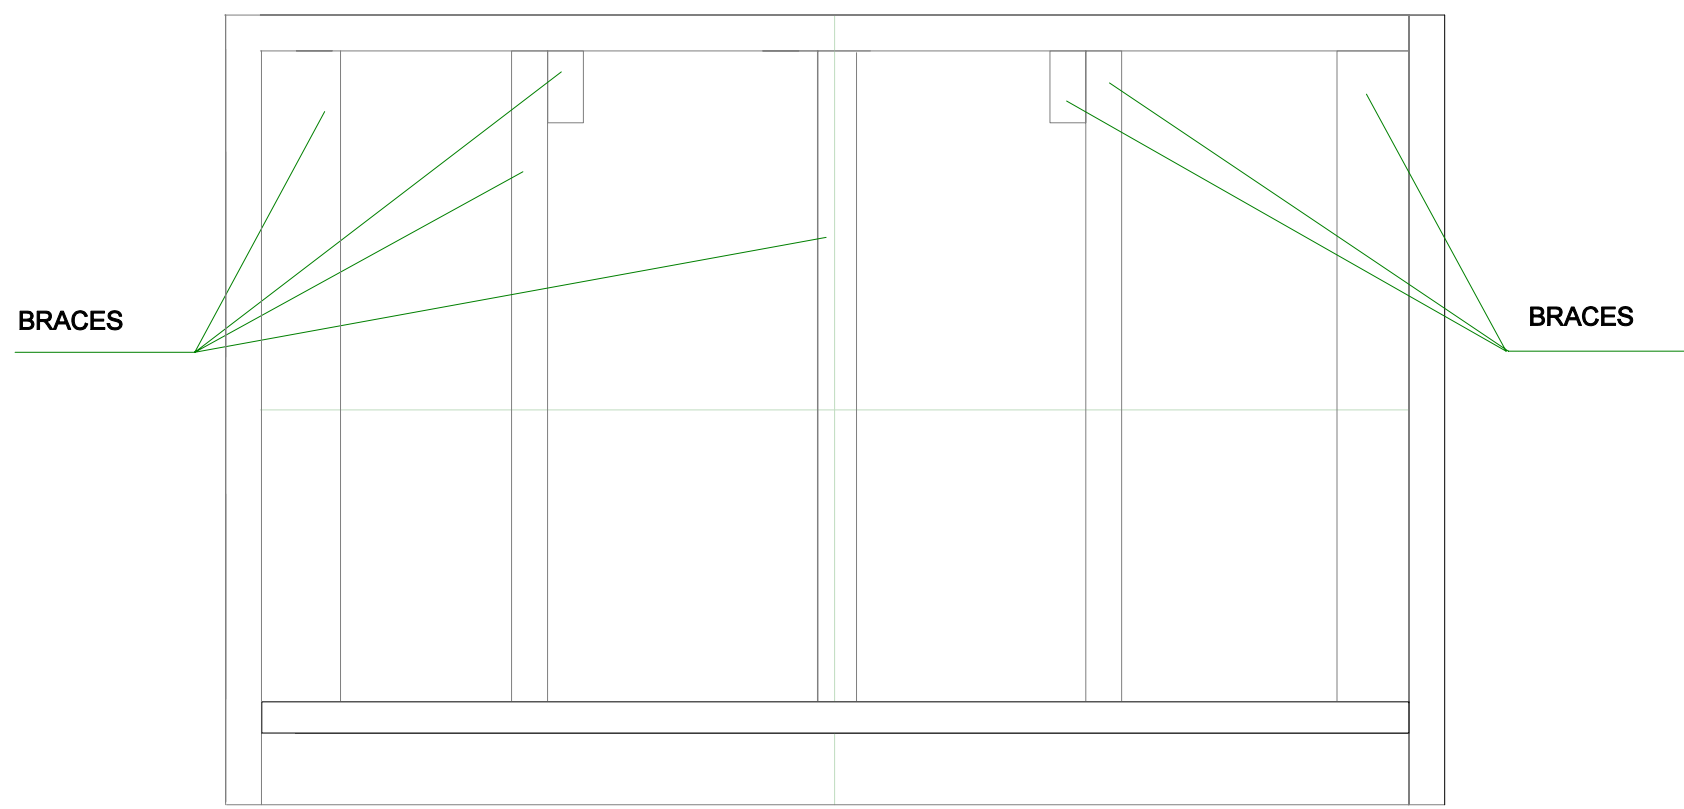

BRACES total 11 in box

| | |
|---|---------|
| | |
| | |
| Note 1 Cutout adjusts to thickness of pipe Dimension is needed inner diametre of pipe | |
| Mod: BR 215 15W1300 See catalogue for cut out | |
| 18mm Plywood Vb: 227Liter fb: 45Hz | |
| Vent area: 0,03534 sq m | VI 75mm |