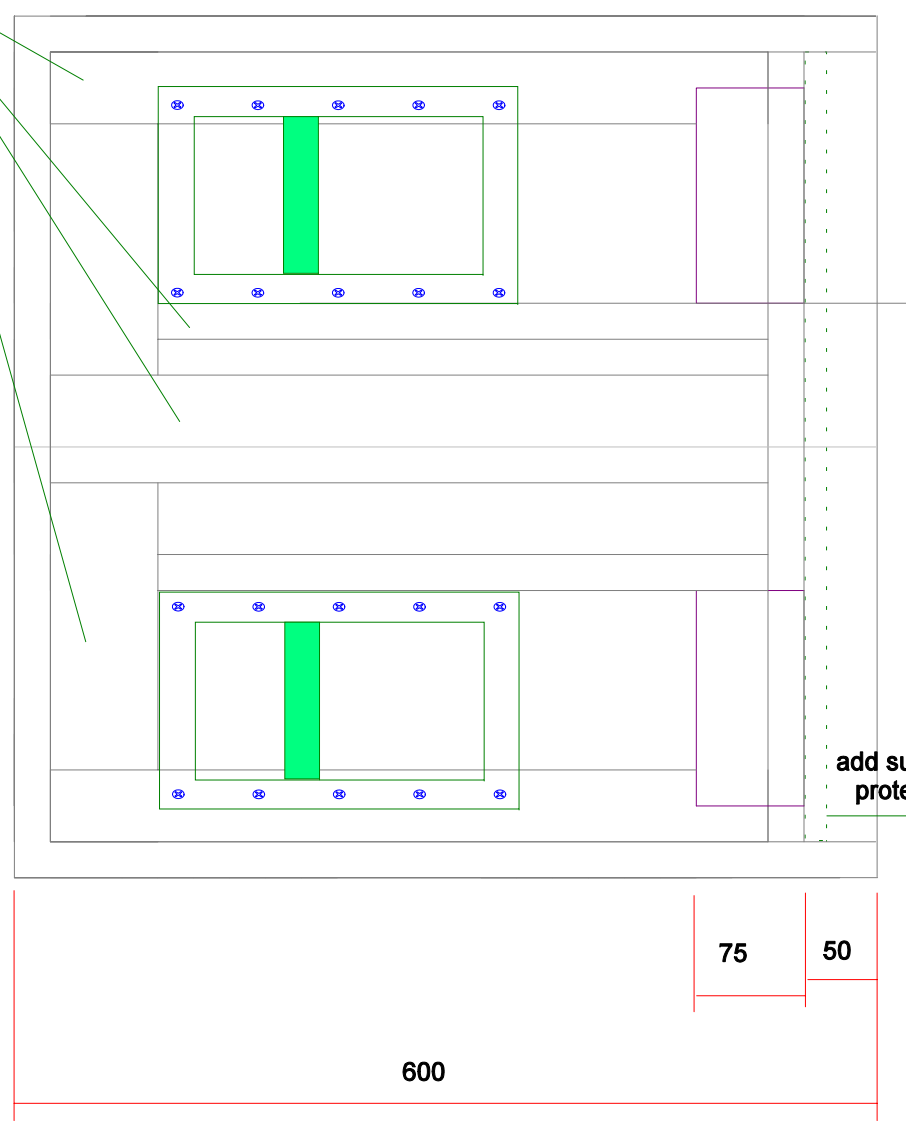

BRACES total 11 in box

| | |
|---|---------|
| | |
| | |
| Note 1 Cutout adjusts to thickness of pipe Dimension is needed inner diametre of pipe | |
| Mod: BR 215 15W1300 See catalogue for cut out | |
| 18mm Plywood Vb: 227Liter fb: 45Hz | |
| Vent area: 0,03534 sq m | VI 75mm |