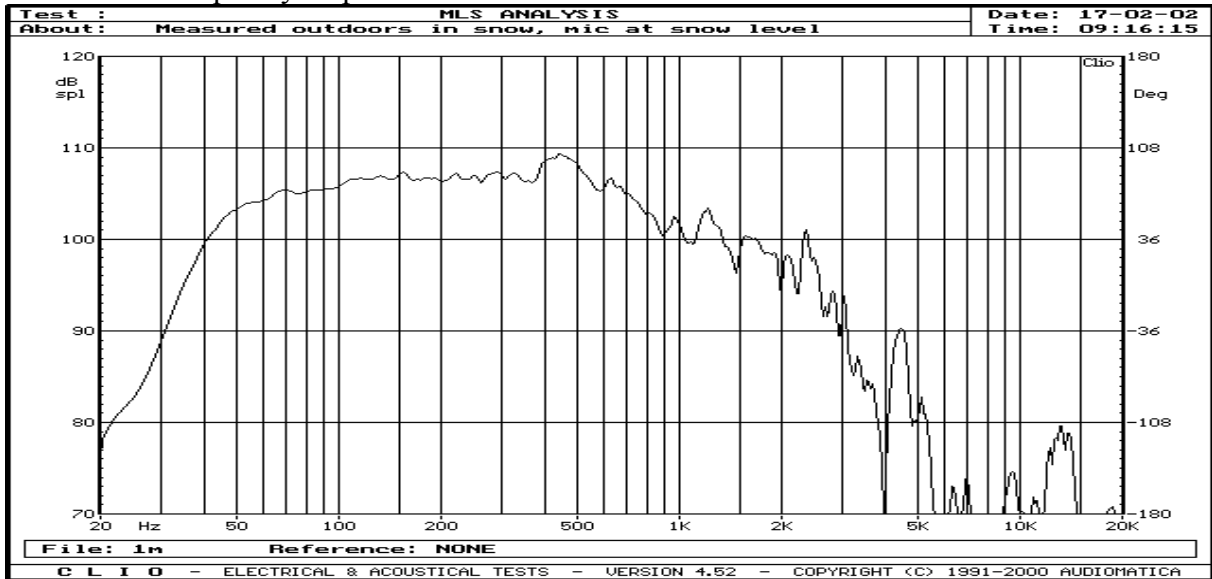

BR 115 Kit Frequency response measured outdoors

BR 115 kit 52Hz Frequency response measured outdoors

BR 115 Kit Impedance measuring