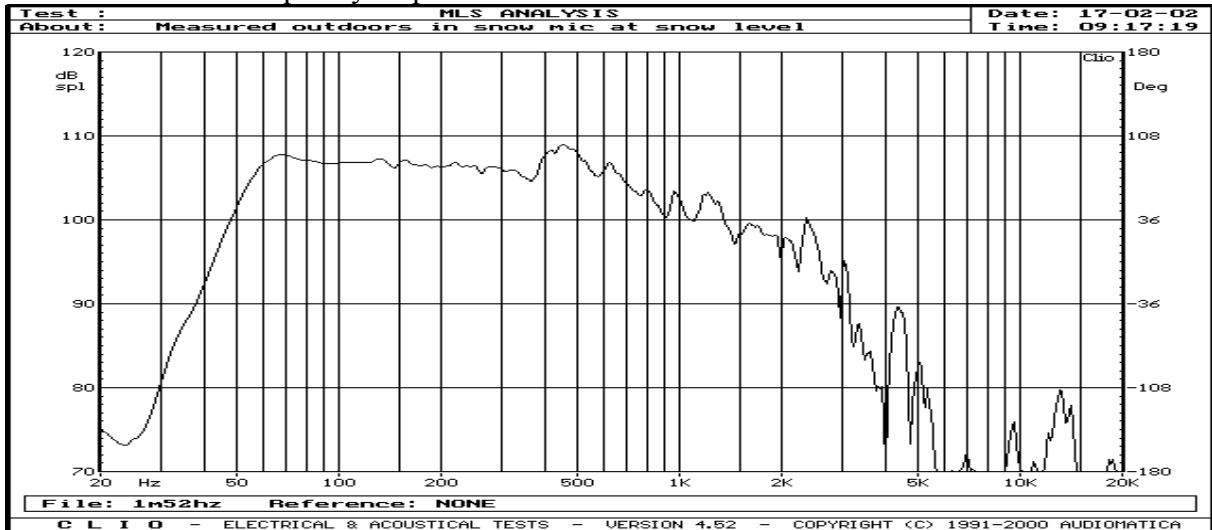

BR 115 Kit Frequency response measured outdoors

BR 115 kit 52Hz Frequency response measured outdoors

BR 115 Kit Impedance measuring